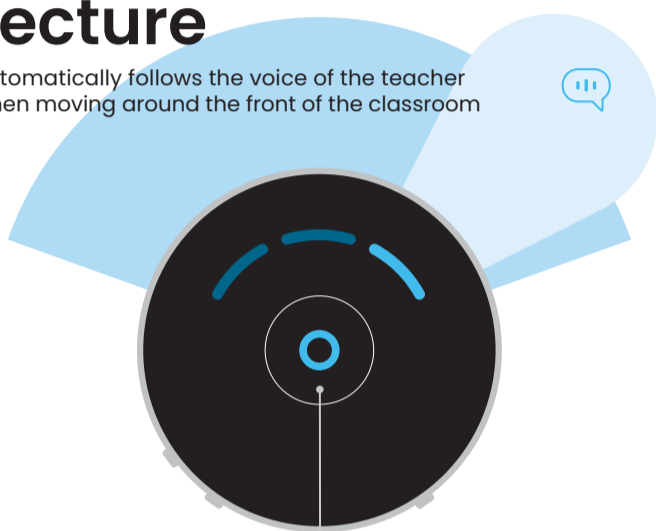

Easy to listen Easy to focus

Quick start guide

Lecture

Automatically follows the voice of the teacher when moving around the front of the classroom

Tap the center button to switch from Lecture to Discussion mode

Discussion

Automatically follows the voice of the current dominant speaker in every direction

Tap the center button to switch from Discussion to Lecture mode

Conversation

Manually select the direction of up to 2 speakers

Tap the segment in the direction of a particular speaker

Battery and charging

Volume

For optimal performance, set volume level so voices sound natural. High volumes may amplify undesired voices and background noise