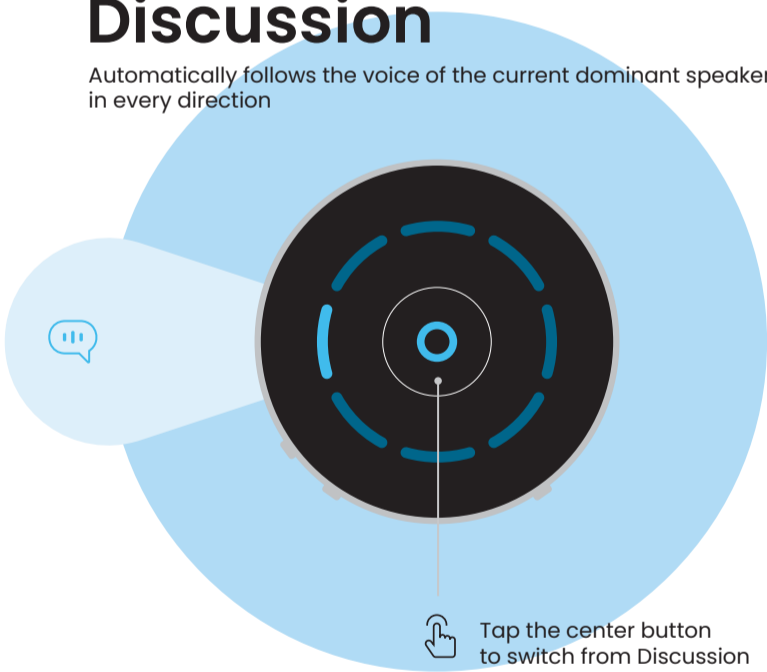

Easy to listen Easy to focus

Quick start guide

Lecture

Automatically follows the voice of the teacher when moving around the front of the classroom

Tap the center button to switch from Lecture to Discussion mode

Discussion

Automatically follows the voice of the current dominant speaker in every direction

Tap the center button to switch from Discussion to Lecture mode

Conversation

Manually select the direction of up to 2 speakers

Tap the segment in the direction of a particular speaker

Battery and charging

Volume

For optimal performance, set volume level so voices sound natural. High volumes may amplify undesired voices and background noise