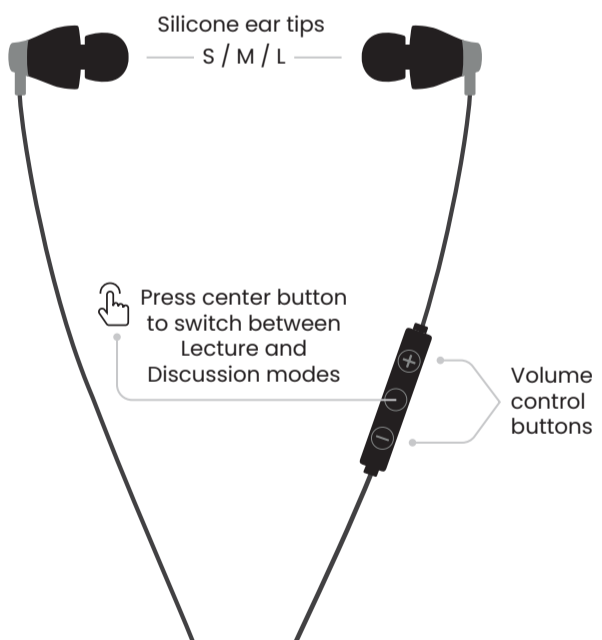

Headphones

You can use any headphones with 3.5mm audio plug

nuance hearing | Voice Selector Study

Good luck with your studies!

We're here to help you with any question or issue

support@nuancehear.com
+972 77 901 8642
nuancehear.com