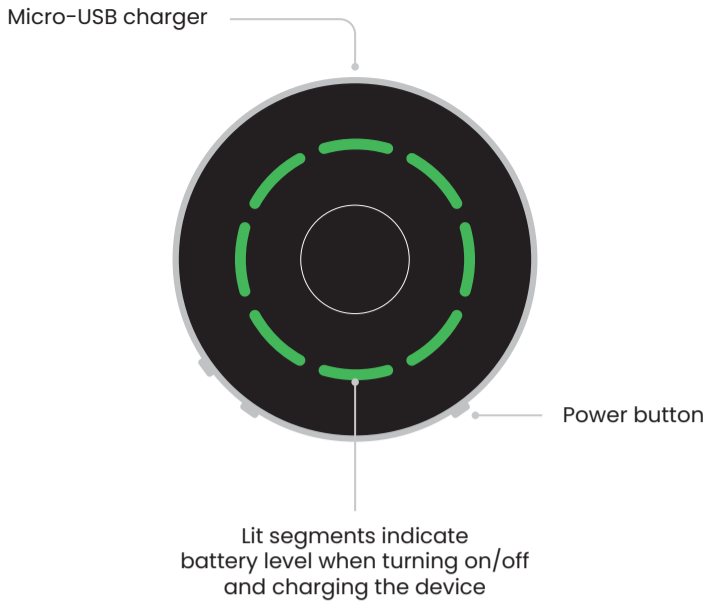

Discussion

Automatically follows the voice of the current dominant speaker in every direction

Tap the center button to switch from Discussion to Lecture mode

Conversation

Manually select the direction of up to 2 speakers

Tap the segment in the direction of a particular speaker

Battery and charging

Volume

For optimal performance, set volume level so voices sound natural. High volumes may amplify undesired voices and background noise