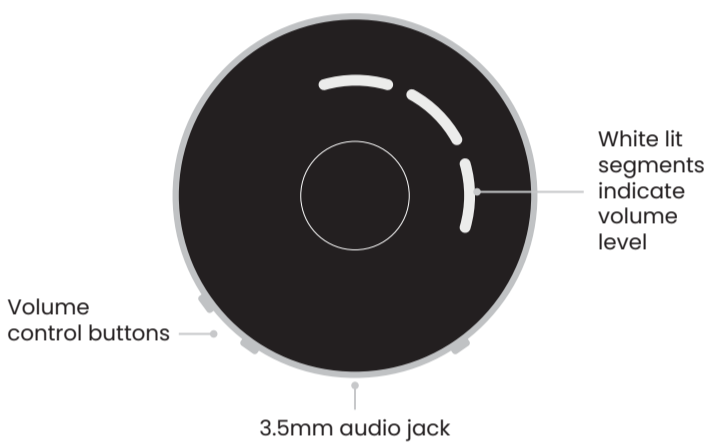

Discussion

Automatically follows the voice of the current dominant speaker in every direction

Tap the center button to switch from Discussion to Lecture mode

Conversation

Manually select the direction of up to 2 speakers

Tap the segment in the direction of a particular speaker

Battery and charging

Volume

For optimal performance, set volume level so voices sound natural. High volumes may amplify undesired voices and background noise